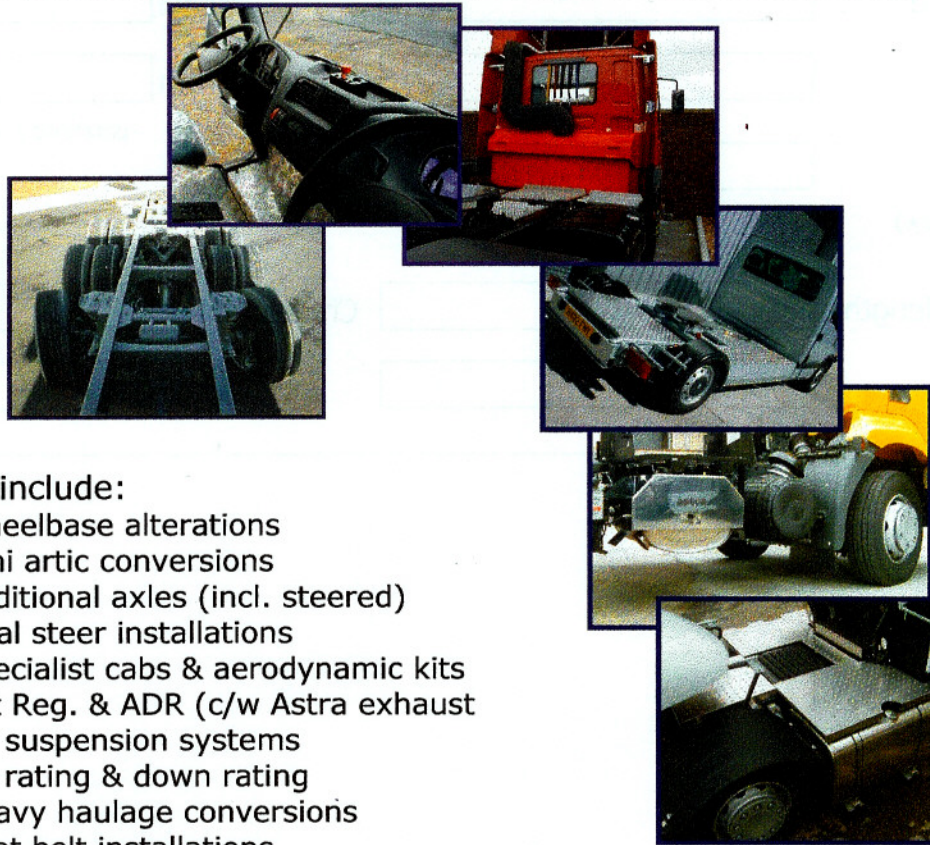

- ◆ **DAF**
- ◆ **Isuzu**
- ◆ **Iveco**
- ◆ **Hino**
- ◆ **MAN**
- ◆ **Mercedes**
- ◆ **Mitsubishi**
- ◆ **Renault**
- ◆ **Scania**
- ◆ **Volvo**

Services offered include:

- Wheelbase alterations
- Mini artic conversions
- Additional axles (incl. steered)
- Dual steer installations
- Specialist cabs & aerodynamic kits
- Pet Reg. & ADR (c/w Astra exhaust)
- Air suspension systems
- Up rating & down rating
- Heavy haulage conversions
- Seat belt installations
- Additional fuel tank & catwalk installations